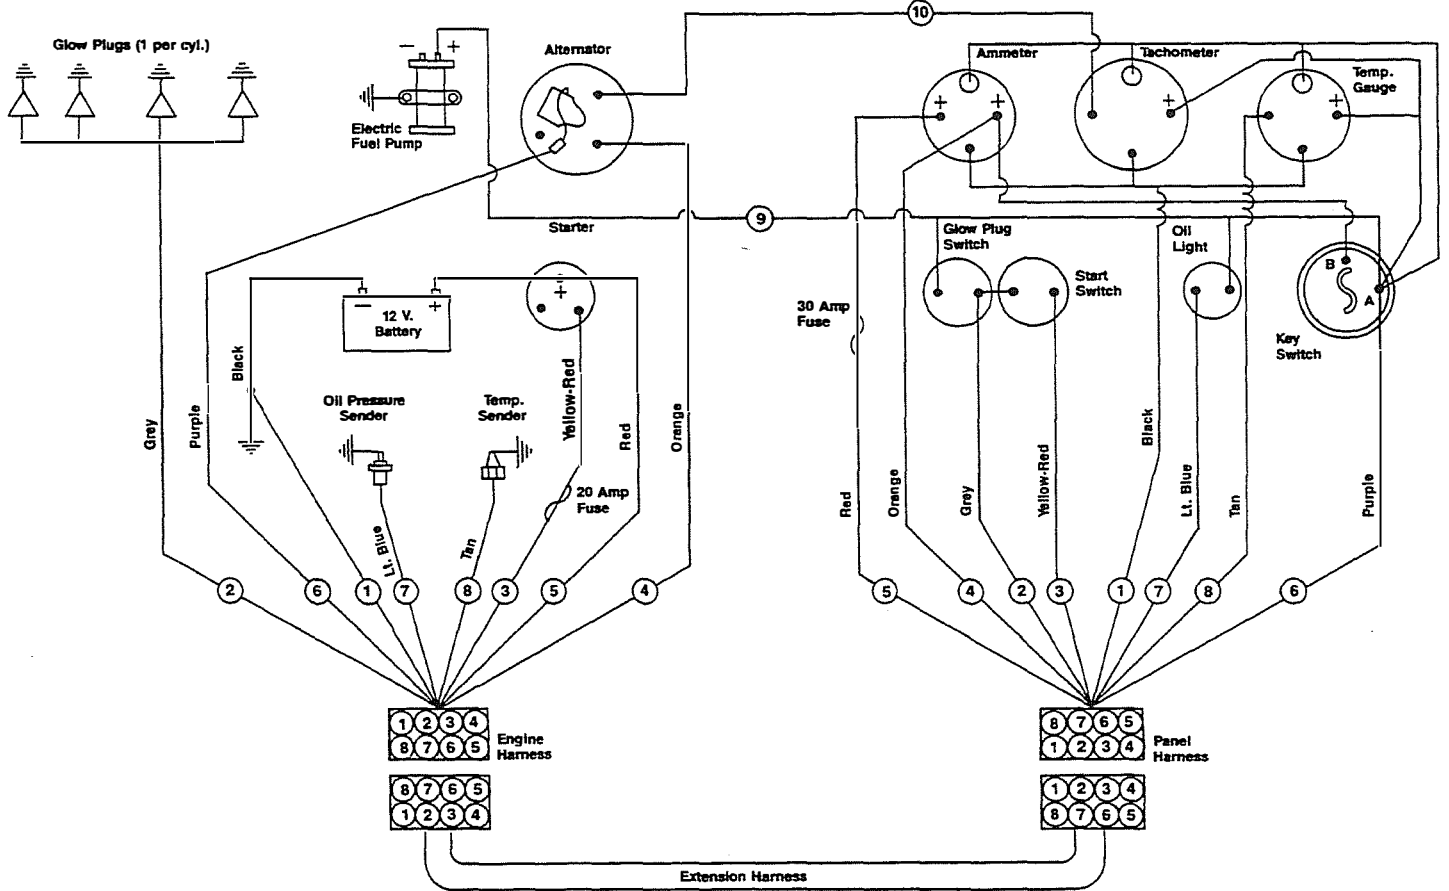

WIRING DIAGRAM

WIRE NO.	COLOR	WIRE SIZE
1	Black	#10
2	Grey	10
3	Yellow-Red	6
4	Orange	10
5	Orange	10
6	Purple	16
7	Lt. Blue	16
8	Tan	16
9	Open	16
10	Grey	16
11	Orange-Red	14

(Used on instrument panel Spec. dwg. #29859-A)

Universal Diesel

ENGINE CONNECTIONS

PANEL CONNECTIONS

12/15/76

298573-A