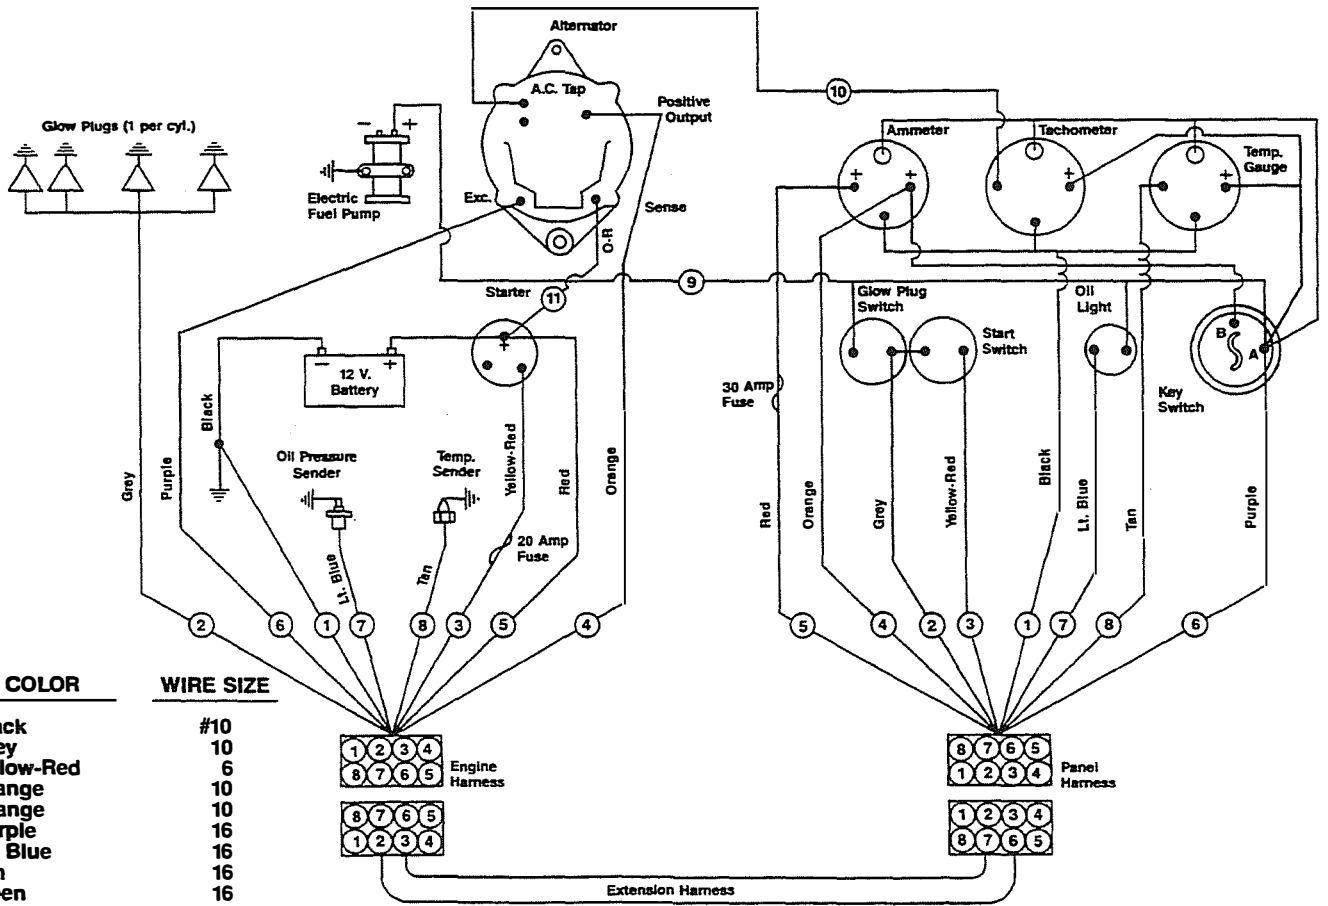

WIRING DIAGRAM

WIRE NO.	COLOR	WIRE SIZE
1	Black	#10
2	Grey	10
3	Yellow-Red	6
4	Orange	10
5	Orange	10
6	Purple	16
7	Lt. Blue	16
8	Tan	16
9	Open	16
10	Grey	16
11	Orange-Red	14

(Used on instrument panel Spec. dwg. #29859-A)

Universal Diesel

ENGINE CONNECTIONS

PANEL CONNECTIONS

12/15/76

298573-A