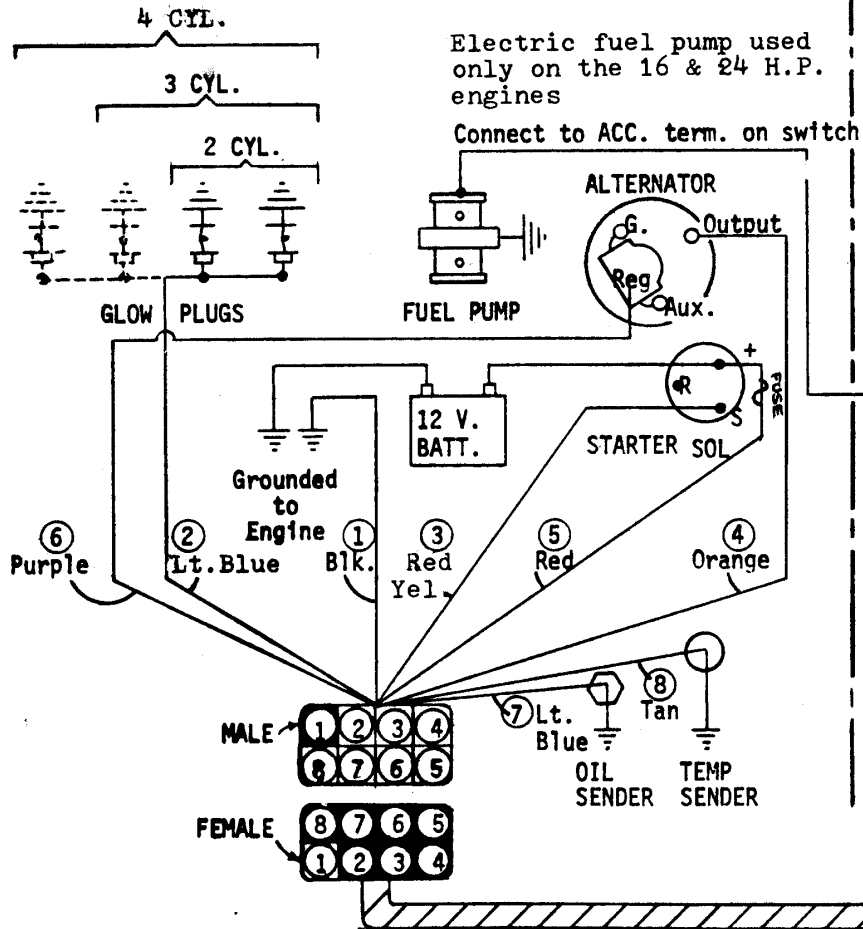

WIRING DIAGRAM

WIRE NO.	COLOR	WIRE SIZE
1	Black	#10
2	Grey	10
3	Yellow-Red	6
4	Orange	10
5	Orange	10
6	Purple	16
7	Lt. Blue	16
8	Tan	16
9	Open	16
10	Grey	16
11	Orange-Red	14

(Used on instrument panel Spec. dwg. #29859-A)

Universal Diesel

ENGINE CONNECTIONS

PANEL CONNECTIONS

12/15/76

298573-A