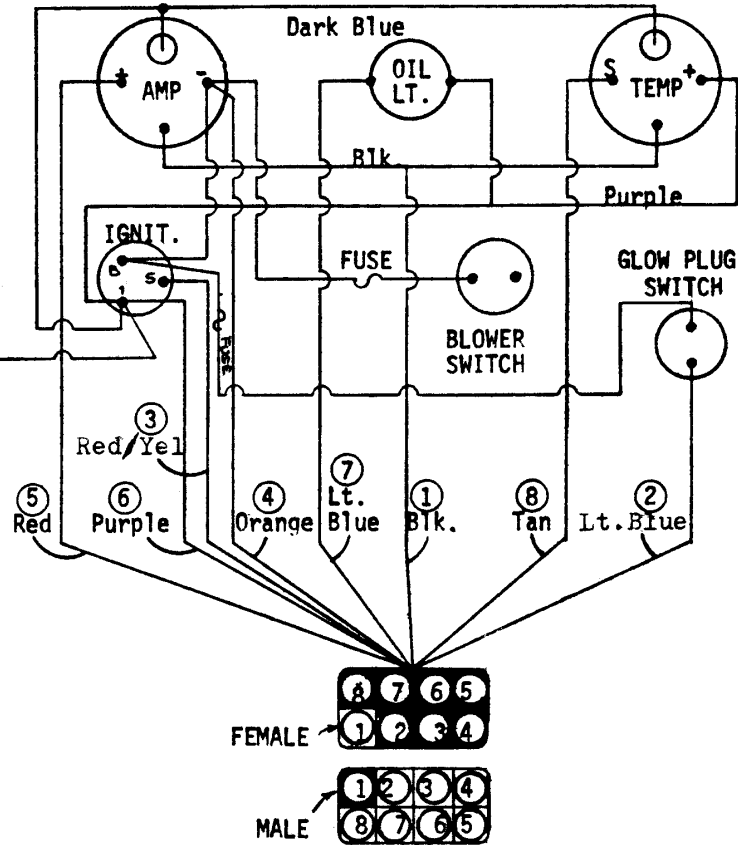

WIRING DIAGRAM

WIRE NO.	COLOR	WIRE SIZE
1	Black	#10
2	Grey	10
3	Yellow-Red	6
4	Orange	10
5	Orange	10
6	Purple	16
7	Lt. Blue	16
8	Tan	16
9	Open	16
10	Grey	16
11	Orange-Red	14

(Used on instrument panel Spec. dwg. #29859-A)

Universal Diesel

ENGINE CONNECTIONS

PANEL CONNECTIONS

12/15/76

298573-A