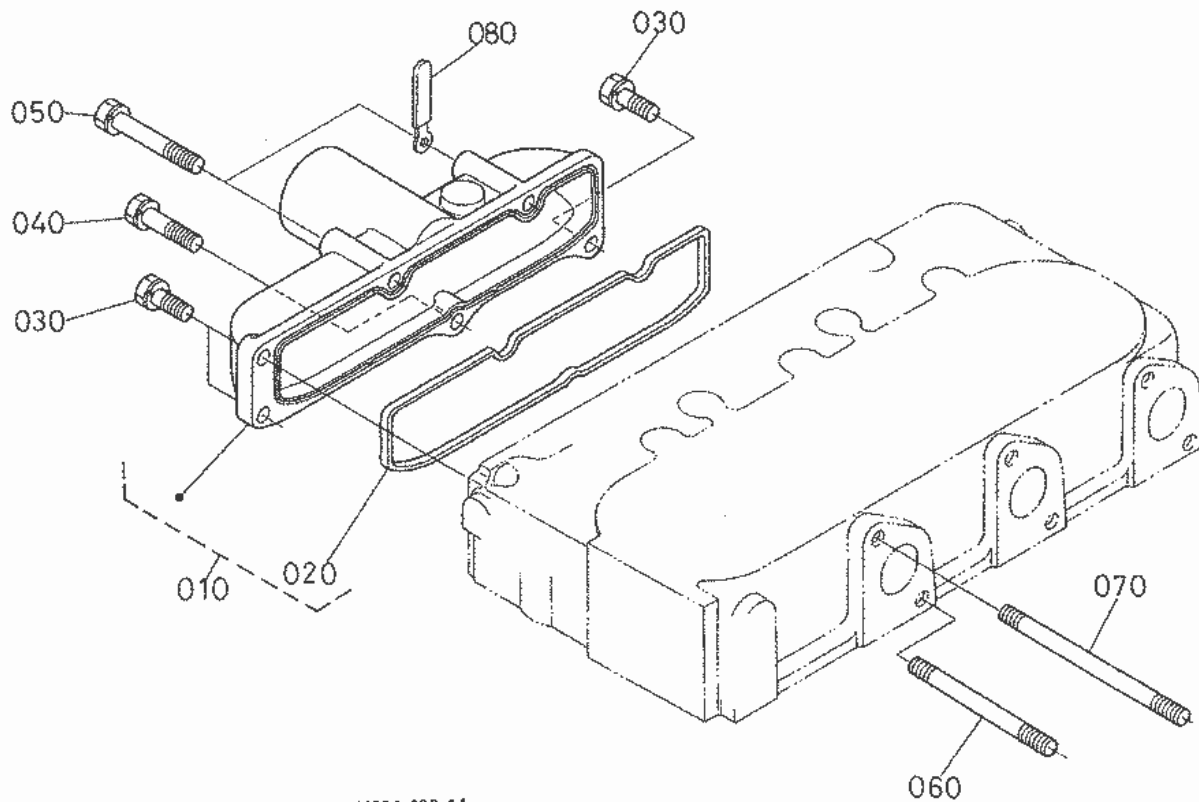

16221-002-11

Part Number	Position	Description	Notes	Stock	Picture?	Cart
16261-11760	010	MANIFOLD INLET	S/N Break. Please Call	0		Add To Cart
16261-11770	010	ASSY MANIFOLD INLET	S/N Break. Please Call	0		Add To Cart
16261-11820	020	GASKET IN-MANIFOLD	S/N Break. Please Call	0		Add To Cart
16261-11822	020	GASKET, IN-MANIFOLD	S/N Break. Please Call	3		Add To Cart
01023-50618	030	BOLT,SEMS		10	Yes	Add To Cart
01023-50630	040	BOLT,SEMS		7	Yes	Add To Cart
01023-60650	050	BOLT		0		Add To Cart
16261-91510	060	STUD		0		Add To Cart
16261-91520	070	STUD		0		Add To Cart
15272-67590	080	CLAMP,CORD		2	Yes	Add To Cart