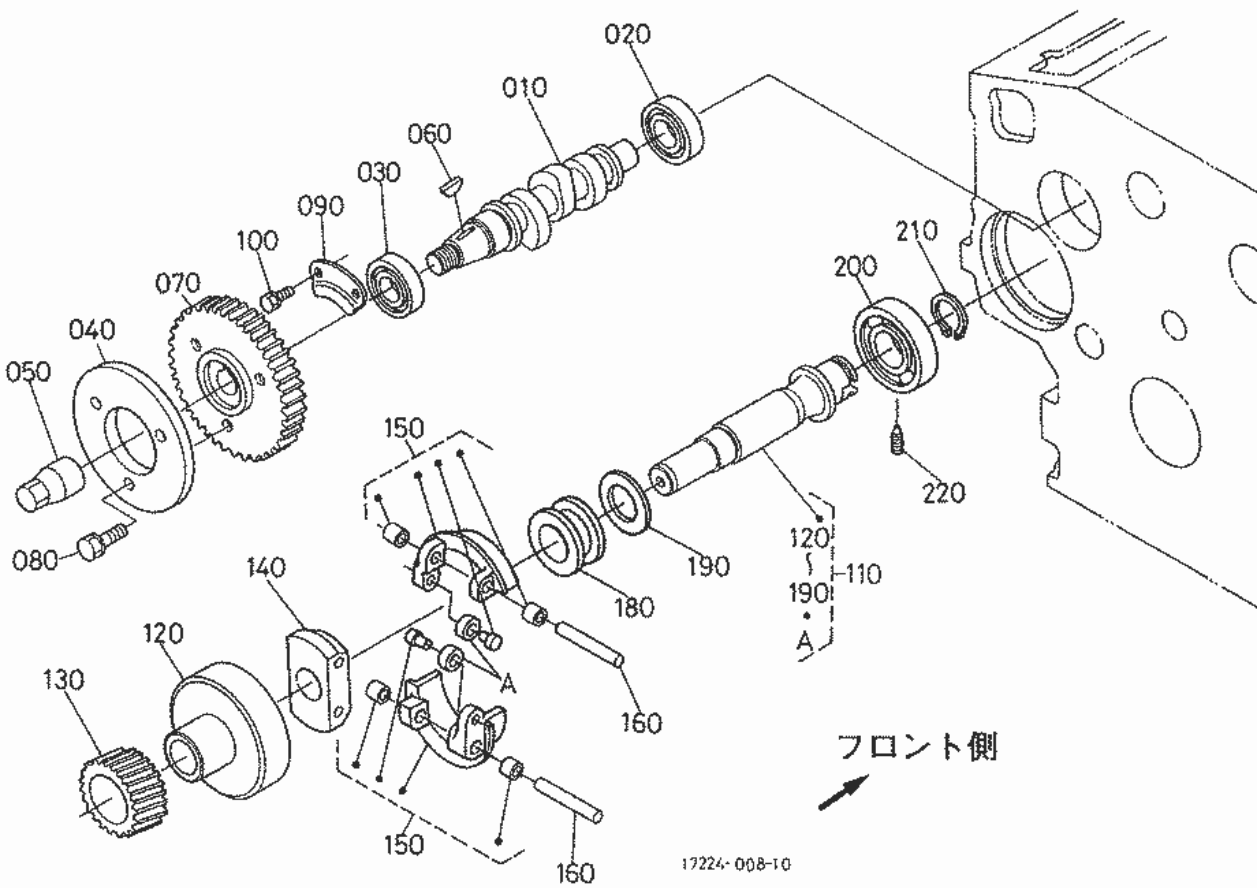

Part Number	Position	Description	Notes	Stock	Picture?	Cart
16261-16170	010	CAMSHAFT FUEL	S/N Break. Please Call	0		Add To Cart
16020-16170	010	CAMSHAFT,FUEL	S/N Break. Please Call	0		Add To Cart
08103-06202	020	BEARING BALL		0		Add To Cart
08103-06204	030	BEARING BALL		0		Add To Cart
16241-51110	040	CAM FUEL	S/N Break. Please Call	0		Add To Cart
16241-51113	040	CAM.FUEL	S/N Break. Please Call	0		Add To Cart
16241-92330	050	NUT		0		Add To Cart
16241-95230	060	KEY,WOODRUFF		0		Add To Cart
16241-51150	070	GEAR INJECTION PUMP	S/N Break. Please Call	0		Add To Cart
16272-51150	070	GEAR,INJECTION PUMP	S/N Break. Please Call	0		Add To Cart
01023-50618	080	BOLT,SEMS		10	Yes	Add To Cart
16241-16320	090	STOPPER,FUEL.C/SHAFT		0		Add To Cart
01023-50612	100	BOLT,SEMS		11	Yes	Add To Cart
16261-55010	110	ASSY SHAFT GOVERNOR	S/N Break. Please Call	0		Add To Cart
16261-55012	110	ASSY SHAFT GOVERNOR	S/N Break. Please Call	0		Add To Cart
16261-55013	110	ASSY SHAFT,GOVERNOR	S/N Break. Please Call	0		Add To Cart
16241-55392	120	HOLDER,GOVERNOR GEAR		0		Add To Cart
16271-55320	130	GEAR,GOVERNOR		0		Add To Cart
16241-55270	140	HOLDER,GOV.WEIGHT		0		Add To Cart
16271-55060	150	COMP.WEIGHT,GOVERNOR		0		Add To Cart
16241-55260	160	SHAFT,GOV. WEIGHT		0		Add To Cart
16241-55450	180	SLEEVE,GOVERNOR		0		Add To Cart
16241-55463	190	WASHER,THRUST	S/N Break. Please Call	0		Add To Cart
16241-55462	190	WASHER THRUST	S/N Break. Please Call	0		Add To Cart
16241-55460	190	WASHER THRUST	S/N Break. Please Call	0		Add To Cart
08103-06304	200	BEARING BALL	S/N Break. Please Call	0		Add To Cart
08101-06304	200	BEARING,BALL	S/N Break. Please Call	27	Yes	Add To Cart
16271-55410	210	CIR CLIP,GOV.SHAFT		0		Add To Cart
16241-55554	220	SCREW,SET		0		Add To Cart

Parts Hotline : 877-260-3528

As of 06-28-2014