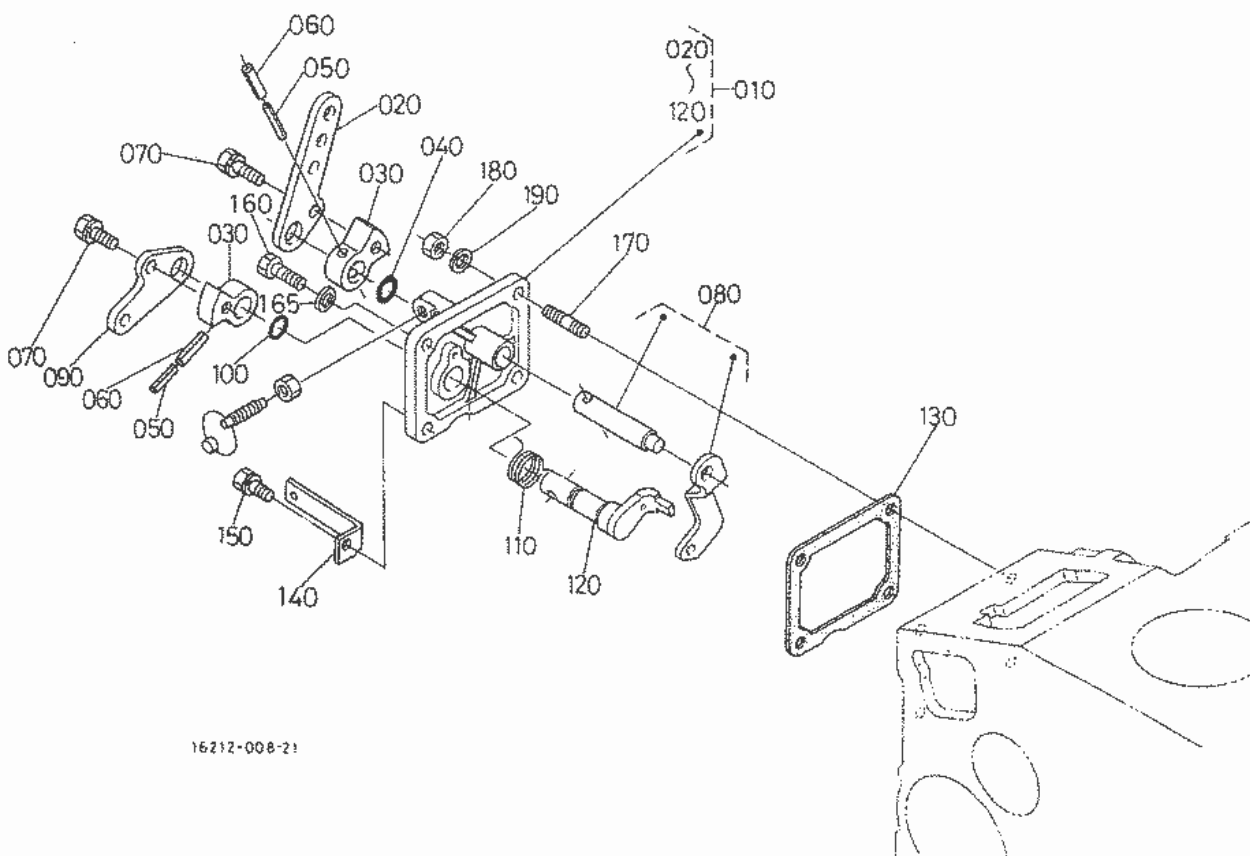

Part Number	Position	Description	Notes	Stock	Picture?	Cart
16205-57010	010	ASSY PLATE,CONTROL		0		Add To Cart
16205-57150	020	LEVER,SPEED CONTROL		0		Add To Cart
16205-57160	030	LEVER,SPEED CONTROL		0		Add To Cart
04814-00100	040	O RING		0		Add To Cart
05411-02520	050	PIN,SPRING		0		Add To Cart
05411-00420	060	PIN,SPRING		3	Yes	Add To Cart
01023-50612	070	BOLT,SEMS		11	Yes	Add To Cart
16205-56020	080	COMP.LEVER,GOVERNOR		0		Add To Cart
16205-57720	090	LEVER,ENGINE STOP		0		Add To Cart
19202-96750	100	O RING		0		Add To Cart
16205-57510	110	SPRING,RETURN		1		Add To Cart
16205-57740	120	COMP.LEVER,STOP		0		Add To Cart
16264-57210	130	GASKET		0		Add To Cart
15531-57480	140	HOLDER WIRE		0		Add To Cart
01023-50616	150	BOLT,SEMS		18	Yes	Add To Cart
01023-50618	160	BOLT,SEMS	S/N Break. Please Call	10	Yes	Add To Cart
01053-50618	160	HEX.BOLT	S/N Break. Please Call	0		Add To Cart
15601-96650	165	GASKET	S/N Break. Please Call	8	Yes	Add To Cart
01513-50616	170	STUD		7	Yes	Add To Cart
02056-50060	180	HEX.NUT		33	Yes	Add To Cart
04512-60060	190	WASHER, SPRING		0	Yes	Add To Cart

Parts Hotline : 877-260-3528

As of 06-28-2014