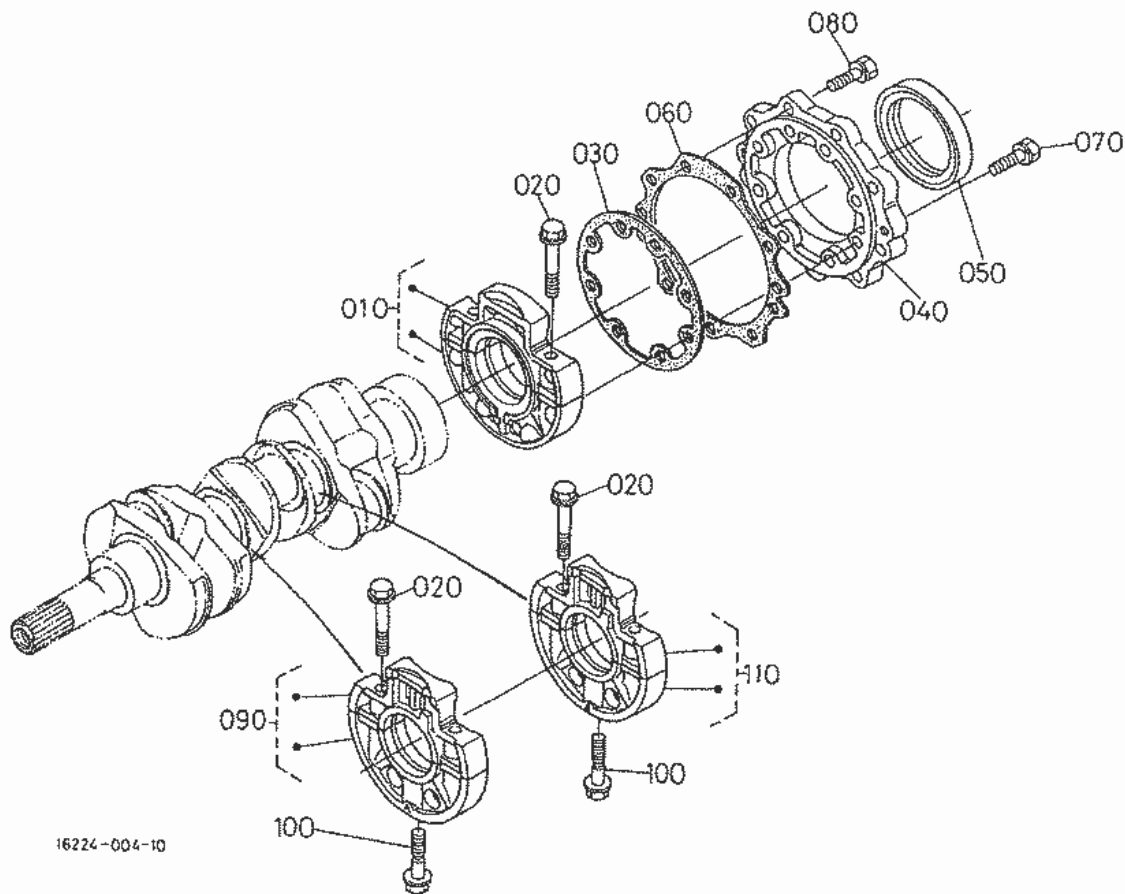

16224-004-10

Part Number	Position	Description	Notes	Stock	Picture?	Cart
16241-04090	010	ASSY CASE MAIN BRG	S/N Break. Please Call	0		Add To Cart
16241-04092	010	ASSY CASE MAIN BRG	S/N Break. Please Call	0		Add To Cart
16241-04540	020	BOLT,BEARING CASE		0		Add To Cart
16264-04360	030	GASKET,BRG.CASE		0	Yes	Add To Cart
16241-04360	030	GASKET BRG.CASE		0		Add To Cart
16241-04810	040	COVER BEARING CASE	S/N Break. Please Call	0		Add To Cart
16241-04813	040	COVER,BEARING CASE	S/N Break. Please Call	0		Add To Cart
16271-04460	050	SEAL,OIL		3	Yes	Add To Cart
16264-04820	060	GASKET		1		Add To Cart
16241-04820	060	GASKET BRGCASE COV		0		Add To Cart
01023-50625	070	BOLT,SEMS		9		Add To Cart
01023-50620	080	BOLT,SEMS		7	Yes	Add To Cart
16261-04040	090	ASSY CASE MAIN BRG		0		Add To Cart
16241-04560	100	BOLT,BEARING CASE		0		Add To Cart
16261-04050	110	ASSY CASE MAIN BRG		0		Add To Cart