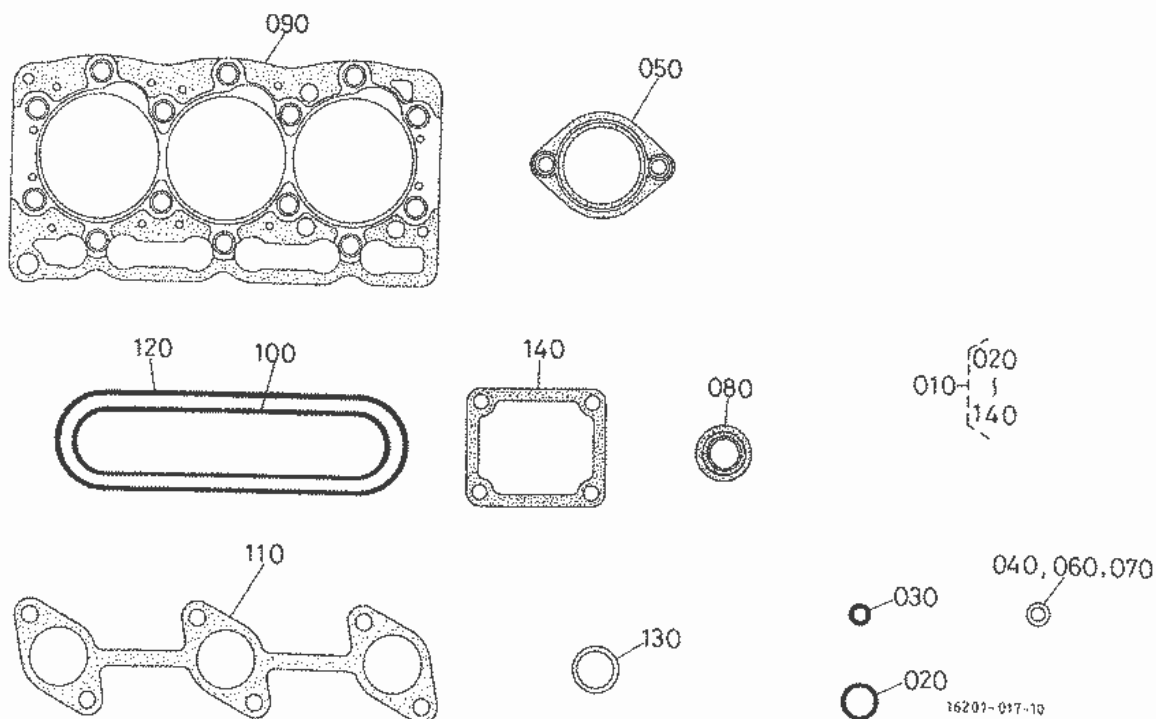

Part Number	Position	Description	Notes	Stock	Picture?	Cart
07916-29112	010	KIT GASKET UPPER		0		Add To Cart
04811-50300	020	O RING		0	Yes	Add To Cart
15221-33700	030	O RING		2		Add To Cart
15601-96650	040	GASKET		8	Yes	Add To Cart
15676-73270	050	GASKET THERMOSTAT		0		Add To Cart
15841-53620	060	GASKET		0		Add To Cart
15951-96660	070	GASKET		2	Yes	Add To Cart
16241-13150	080	SEAL VALVE STEM		0		Add To Cart
16261-03310	090	GASKET CYLINDER HEAD		1	Yes	Add To Cart
16261-11822	100	GASKET, IN-MANIFOLD		3		Add To Cart
16261-12350	110	GASKET, EX-MANIFOLD		4	Yes	Add To Cart
16261-14520	120	GASKET, HEAD COVER		0		Add To Cart
16261-96710	130	GASKET		0		Add To Cart
16264-72920	140	GASKET, WATER FLANGE		2	Yes	Add To Cart