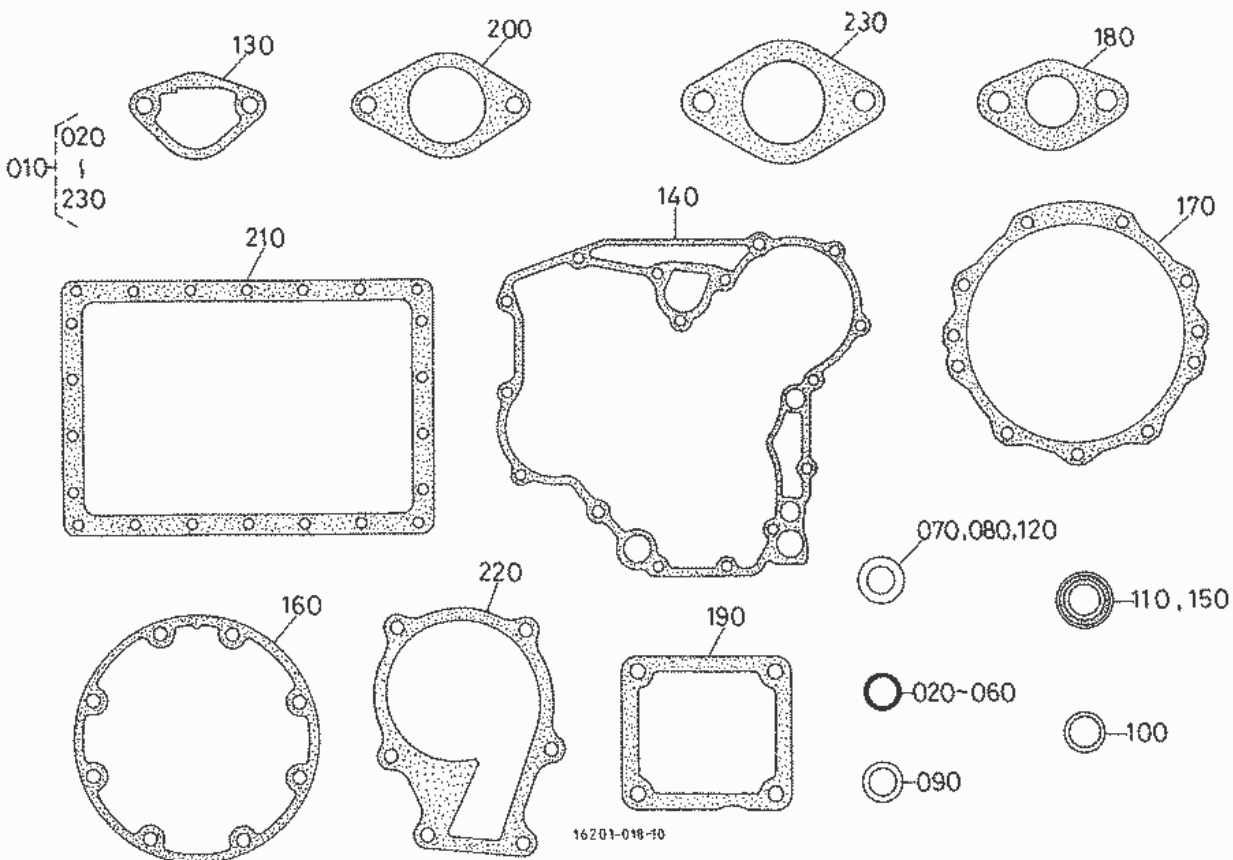

Part Number	Position	Description	Notes	Stock	Picture?	Cart
07916-29120	010	KIT GASKET LOWER		0		Add To Cart
04811-00100	020	O RING		0	Yes	Add To Cart
04811-00150	030	RING		0	Yes	Add To Cart
04811-00160	040	O RING		0		Add To Cart
04811-06100	050	O RING		3	Yes	Add To Cart
04811-10280	060	O RING		3		Add To Cart
04811-10460	070	O RING		6	Yes	Add To Cart
15021-33660	080	GASKET		2		Add To Cart
15109-33660	090	GASKET		5	Yes	Add To Cart
15121-42670	100	GASKET		0		Add To Cart
15471-57980	110	SEAL,OIL		0		Add To Cart
15601-96650	120	GASKET		8	Yes	Add To Cart
16264-52140	130	GASKET,FUEL PUMP		3	Yes	Add To Cart
16264-04130	140	GASKET,GEAR CASE		0		Add To Cart
16241-04212	150	SEAL,OIL		1	Yes	Add To Cart
16264-04360	160	GASKET,BRG.CASE		0	Yes	Add To Cart
16264-04820	170	GASKET		1		Add To Cart
16299-56260	180	GASKET		1	Yes	Add To Cart
16264-57210	190	GASKET		0		Add To Cart
16264-88130	200	GASKET,H/METER UNIT		2		Add To Cart
16261-01620	210	GASKET OIL PAN		0		Add To Cart
16261-73430	220	GASKET WATER PUMP		3	Yes	Add To Cart
16299-60150	230	GASKET		4	Yes	Add To Cart

Parts Hotline : 877-260-3528

As of 06-28-2014