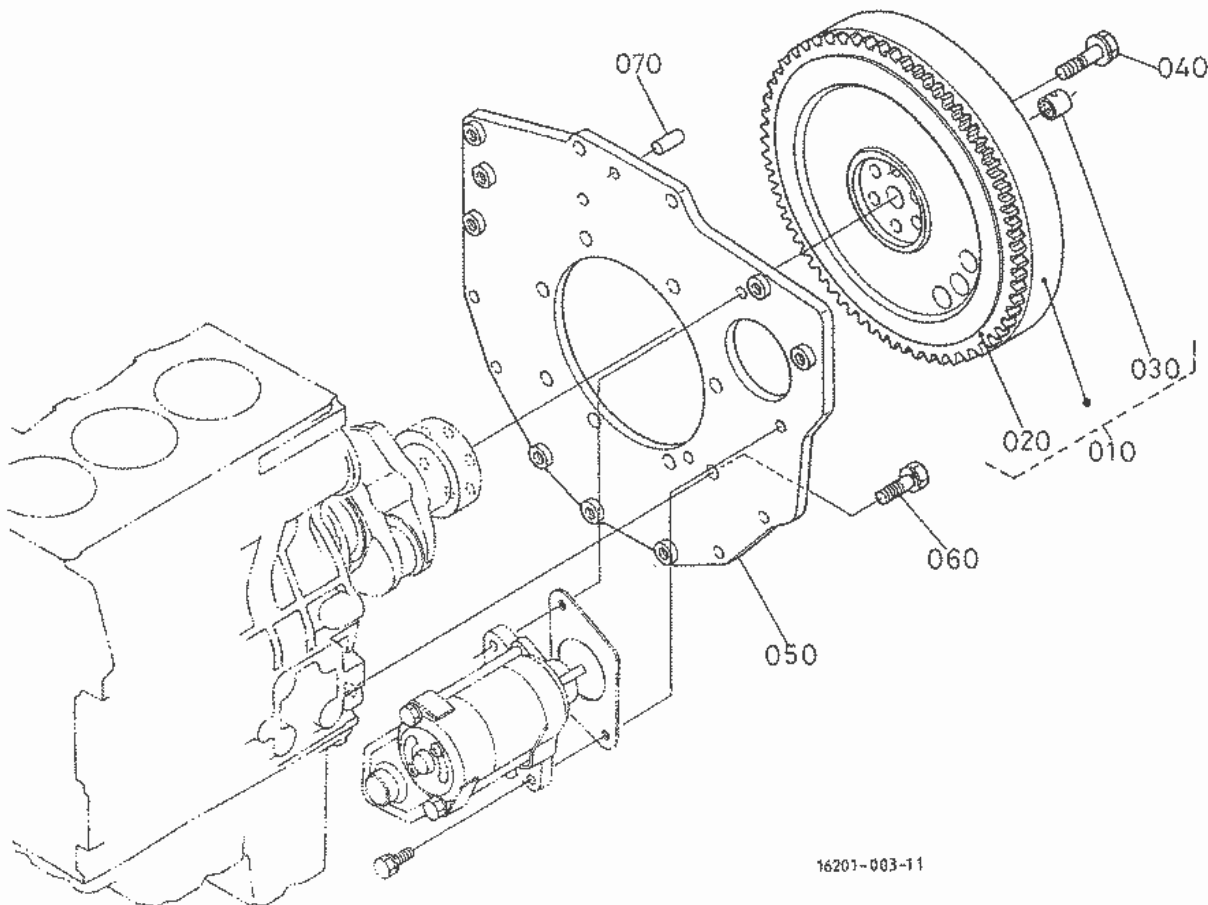

16201-003-11

Part Number	Position	Description	Notes	Stock	Picture?	Cart
16261-25010	010	COMP.FLYWHEEL	S/N Break. Please Call	0		Add To Cart
16261-25012	010	COMP.FLYWHEEL	S/N Break. Please Call	0		Add To Cart
16261-25014	010	COMP.FLYWHEEL	S/N Break. Please Call	0		Add To Cart
16261-63820	020	GEAR RING	S/N Break. Please Call	0		Add To Cart
15231-63820	020	GEAR RING	S/N Break. Please Call	0		Add To Cart
66621-14120	030	BEARING,DRIVE		4	Yes	Add To Cart
16271-25160	040	BOLT,FLYWHEEL		0		Add To Cart
16261-04620	050	PLATE REAR END		0		Add To Cart
01133-51028	060	BOLT,SEMS		1		Add To Cart
05012-00814	070	PIN,STRAIGHT		0		Add To Cart