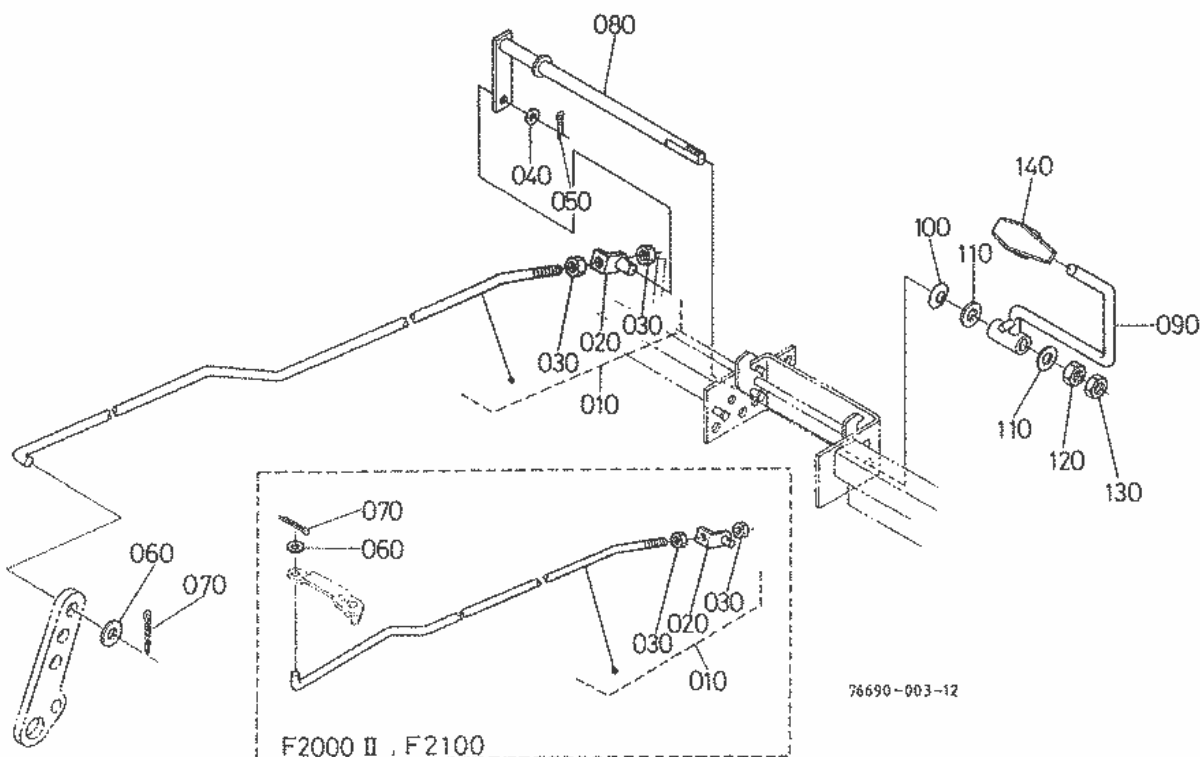

Part Number	Position	Description	Notes	Stock	Picture?	Cart
76630-42410	010	ASSY ROD RELEASE	S/N Break. Please Call	0		Add To Cart
76630-42414	010	ASSY ROD RELEASE	S/N Break. Please Call	0		Add To Cart
67211-43220	020	STAY L		0		Add To Cart
02112-50080	030	HEX.NUT		12	Yes	Add To Cart
04012-50080	040	WASHER,PLAIN		35	Yes	Add To Cart
05511-50215	050	PIN,SPLIT		7	Yes	Add To Cart
04013-50060	060	WASHER, PLAIN		0		Add To Cart
05511-51612	070	PIN,SPLIT		0	Yes	Add To Cart
76611-42430	080	SHAFT RELEASE		0		Add To Cart
76611-42440	090	LEVER RELEASE		0		Add To Cart
67800-44720	100	SPRING		0		Add To Cart
04013-60120	110	WASHER, PLAIN		21	Yes	Add To Cart
02174-50120	120	HEX.NUT		29	Yes	Add To Cart
02172-50120	130	HEX.NUT		4	Yes	Add To Cart
35320-17170	140	GRIP ACCEL		0		Add To Cart