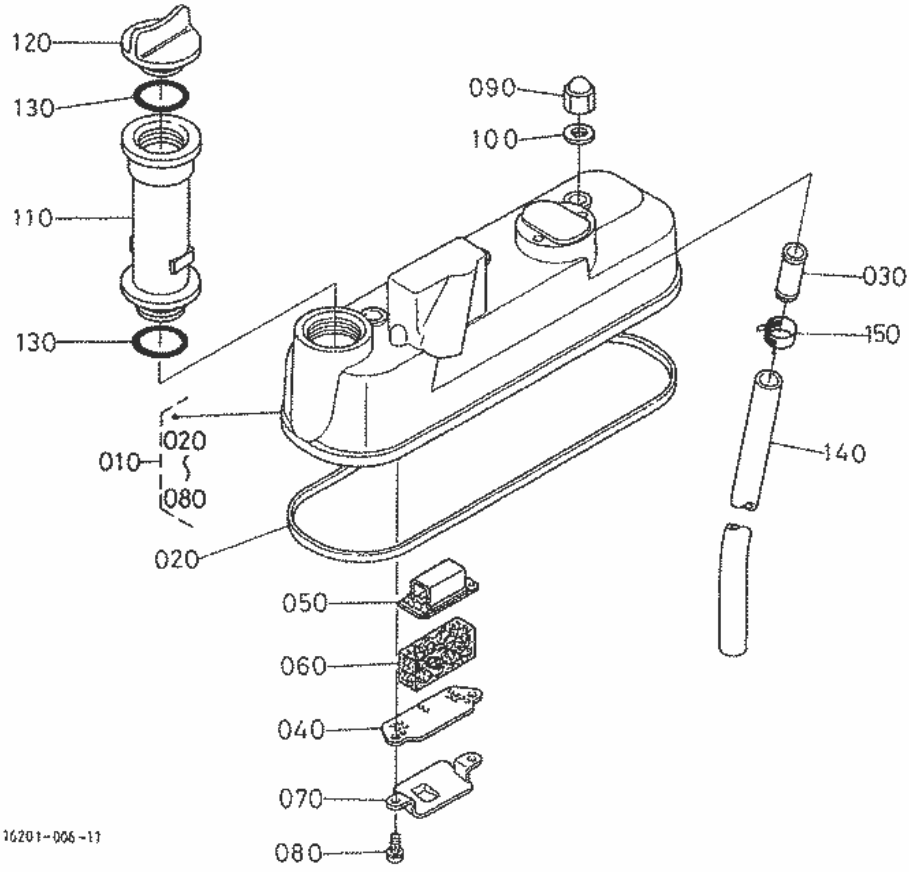

16201-006-11

Part Number	Position	Description	Notes	Stock	Picture?	Cart
16261-14500	010	ASSY COVER CYL.HEAD	S/N Break. Please Call	0		Add To Cart
16261-14503	010	ASSY COVER CYL.HEAD	S/N Break. Please Call	0		Add To Cart
16261-14520	020	GASKET,HEAD COVER		0		Add To Cart
16241-05550	030	JOINT,BREATHER PIPE		0		Add To Cart
16241-05140	040	PLATE B/THER ELEMENT		0		Add To Cart
16241-05150	050	PLATE B/THER ELEMENT		0		Add To Cart
16241-05670	060	ELEMENT,BREATHER		3	Yes	Add To Cart
16241-05370	070	OIL SHIELD BREATHER		0		Add To Cart
03024-50510	080	SCREW,SEMS(PAN HEAD)		1	Yes	Add To Cart
15951-92330	090	NUT CAP		0		Add To Cart
15952-92330	090	NUT		0		Add To Cart
15951-96660	100	GASKET		2	Yes	Add To Cart
15224-33110	110	FLANGE,OIL FILLER		0		Add To Cart
15221-33140	120	PLUG OIL FILLER	S/N Break. Please Call	0		Add To Cart
15852-33140	120	PLUG,OIL FILLER	S/N Break. Please Call	4	Yes	Add To Cart
04811-50300	130	O RING		0	Yes	Add To Cart
16271-05510	140	PIPE,BREATHER		0		Add To Cart
16241-33510	150	BAND,PIPE		0		Add To Cart
15232-88210	160	LABEL GLOW PLUG	S/N Break. Please Call	2	Yes	Add To Cart

Parts Hotline : 877-260-3528

As of 06-28-2014