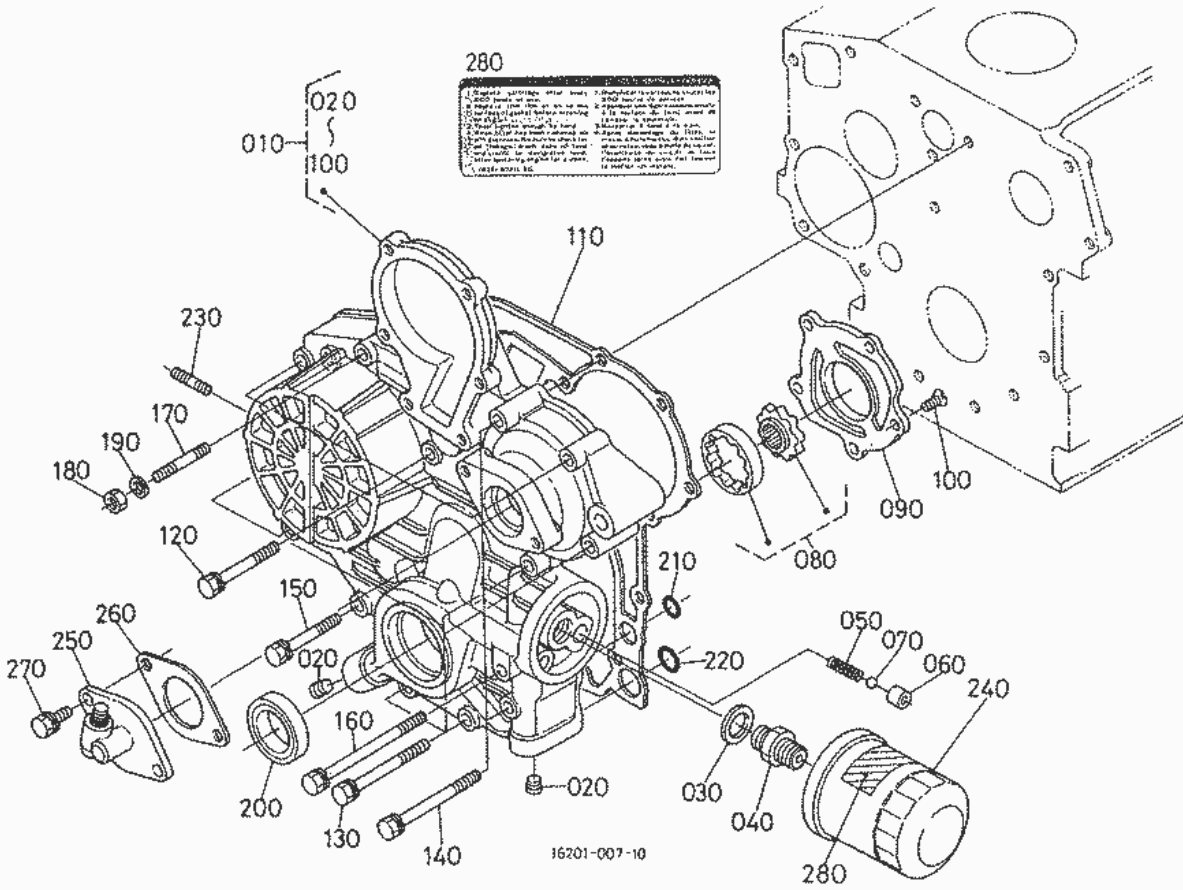

Part Number	Position	Description	Notes	Stock	Picture?	Cart
16271-04020	010	COMP.CASE GEAR		0		Add To Cart
16241-96020	020	PLUG	S/N Break. Please Call	0		Add To Cart
17331-96040	020	PLUG	S/N Break. Please Call	0		Add To Cart
04011-50180	030	WASHER,PLAIN		17		Add To Cart
15241-32290	040	JOINT,PIPE		0		Add To Cart
16241-36950	050	SPRING		0		Add To Cart
16241-36930	060	SEAT,VALVE		0		Add To Cart
07715-00201	070	BALL		0		Add To Cart
16241-35070	080	ASSY ROTOR,OIL PUMP		0		Add To Cart
16241-35130	090	COVER OIL PUMP		0		Add To Cart
16241-93120	100	SCREW,CSK-HD		0		Add To Cart
16241-04130	110	GASKET GEAR CASE		0		Add To Cart
16264-04130	110	GASKET,GEAR CASE		0		Add To Cart
01023-50645	120	BOLT,SEMS		0		Add To Cart
01023-60650	130	BOLT		0		Add To Cart
01023-50655	140	BOLT,SEMS		0		Add To Cart
15841-91040	150	BOLT		0		Add To Cart
16241-91040	160	BOLT		0		Add To Cart
01513-50645	170	STUD		6	Yes	Add To Cart
02056-50060	180	HEX.NUT		33	Yes	Add To Cart
04512-60060	190	WASHER, SPRING		0	Yes	Add To Cart
16241-04212	200	SEAL,OIL		1	Yes	Add To Cart
04811-06100	210	O RING		3	Yes	Add To Cart
04811-00150	220	RING		0	Yes	Add To Cart
01513-50616	230	STUD		7	Yes	Add To Cart
16271-32090	240	CARTRIDGE OIL FILTER	S/N Break. Please Call	0		Add To Cart
16271-32092	240	CARTRIDGE OIL FILTER	S/N Break. Please Call	0	Yes	Add To Cart
HH160-32093	240	CARTRIDGE OIL FILTER		16	Yes	Add To Cart
58417-25950	250	ASSY GEAR CASE,H/M		0		Add To Cart
16241-88130	260	GASKET H/M.GEAR CASE		0		Add To Cart
16264-88130	260	GASKET,H/METER UNIT		2		Add To Cart
01023-50618	270	BOLT,SEMS		10	Yes	Add To Cart
15372-87213	280	LABEL,OIL FILTER	S/N Break. Please Call	0		Add To Cart
16261-87210	280	LABEL CAUTION	S/N Break. Please Call	0		Add To Cart

Parts Hotline : 877-260-3528

As of 06-28-2014