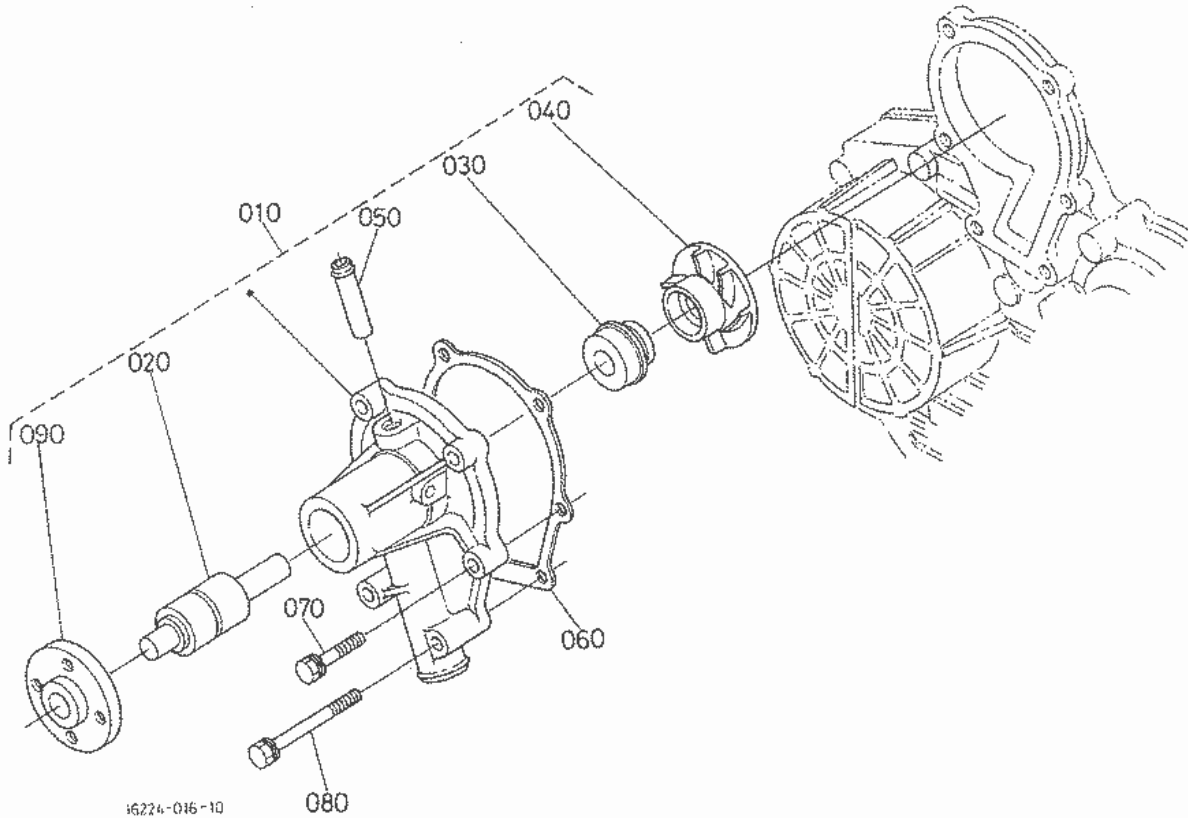

Part Number	Position	Description	Notes	Stock	Picture?	Cart
16241-73032	010	ASSY PUMP WATER	S/N Break. Please Call	0		Add To Cart
16241-73030	010	ASSY PUMP WATER	S/N Break. Please Call	0		Add To Cart
16241-73550	020	BEARING		0		Add To Cart
16241-73052	030	ASSY SEAL MECHANICAL	S/N Break. Please Call	0		Add To Cart
16241-73050	030	ASSY SEAL MECHANICAL	S/N Break. Please Call	0		Add To Cart
16241-73510	040	IMPELLER WATER PUMP		0		Add To Cart
16241-73340	050	PIPE,WATER RETURN		0		Add To Cart
16241-73430	060	GASKET WATER PUMP		0		Add To Cart
16261-73430	060	GASKET WATER PUMP		3	Yes	Add To Cart
01023-50630	070	BOLT,SEMS		7	Yes	Add To Cart
01023-50680	080	BOLT,SEMS		0		Add To Cart
16241-73520	090	FLANGE WATER PUMP		0		Add To Cart