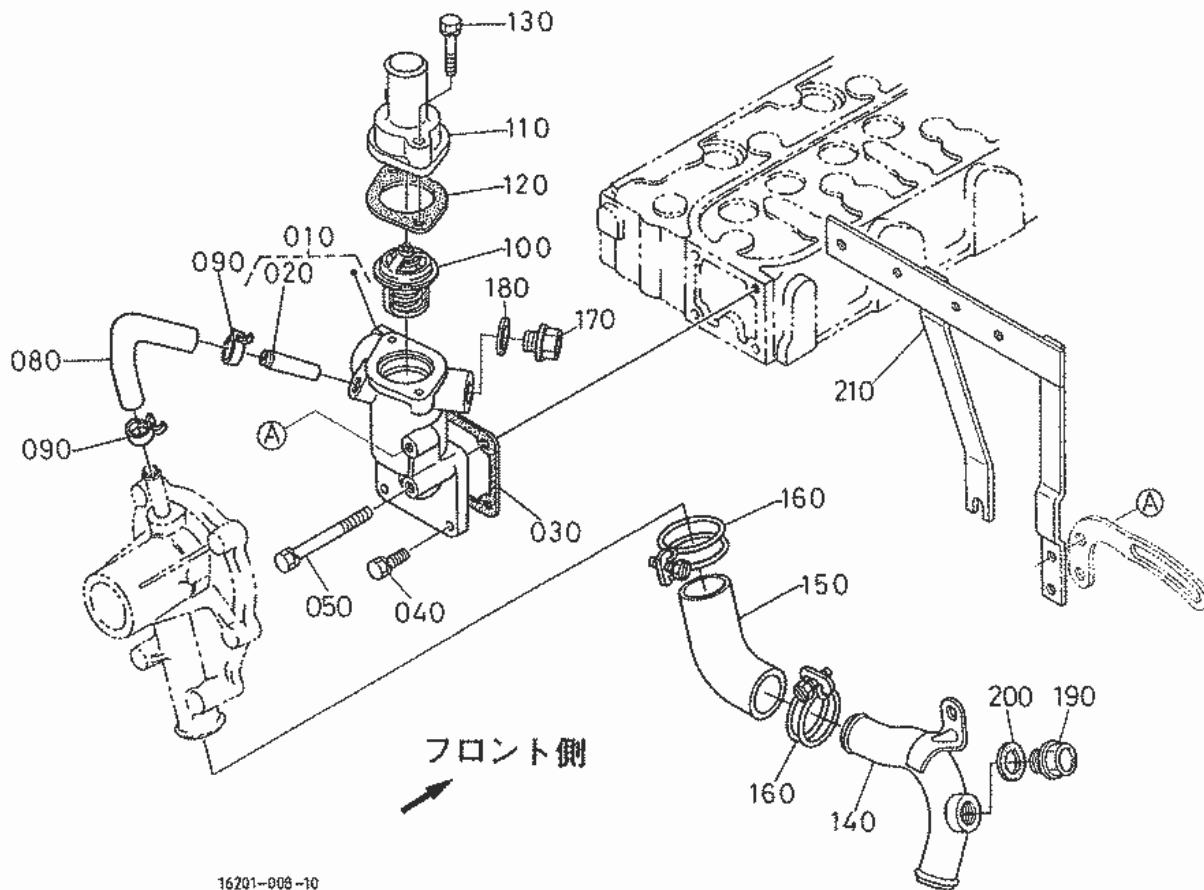

16201-908-10

Part Number	Position	Description	Notes	Stock	Picture?	Cart
16261-72700	010	COMP.FLANGE WATER	S/N Break. Please Call	0		Add To Cart
16261-72704	010	COMP.FLANGE WATER	S/N Break. Please Call	0		Add To Cart
16261-72705	010	COMP.FLANGE WATER	S/N Break. Please Call	0		Add To Cart
16241-73340	020	PIPE,WATER RETURN	S/N Break. Please Call	0		Add To Cart
16241-73370	020	PIPE,WATER RETURN	S/N Break. Please Call	1	Yes	Add To Cart
16264-72920	030	GASKET,WATER FLANGE	S/N Break. Please Call	2	Yes	Add To Cart
16241-72920	030	GASKET WATER FLANGE	S/N Break. Please Call	0		Add To Cart
01023-50616	040	BOLT,SEMS		18	Yes	Add To Cart
01023-50660	050	BOLT,SEMS	S/N Break. Please Call	0		Add To Cart
01513-50655	050	STUD	S/N Break. Please Call	0		Add To Cart
01513-50660	050	STUD	S/N Break. Please Call	0		Add To Cart
02056-50060	060	HEX.NUT	S/N Break. Please Call	33	Yes	Add To Cart
04512-50060	070	WASHER,SPRING LOCK	S/N Break. Please Call	0		Add To Cart