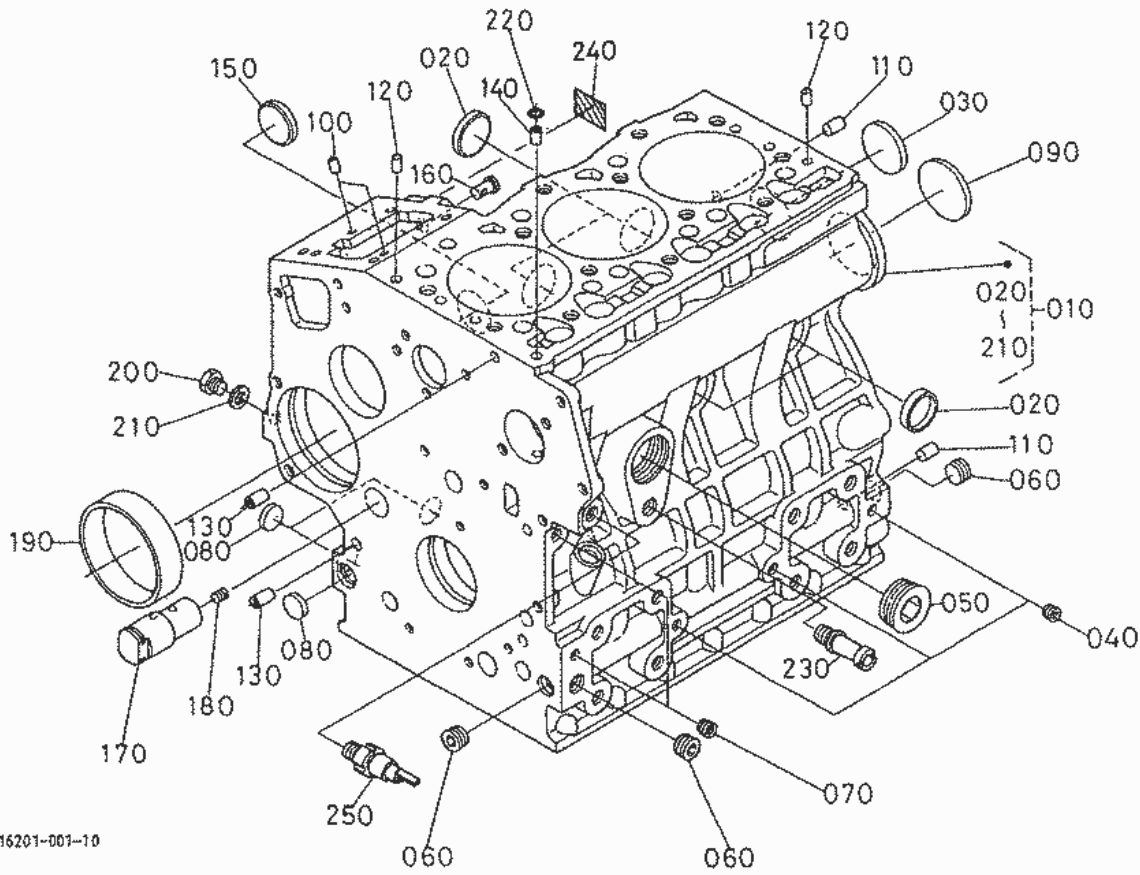

Part Number	Position	Description	Notes	Stock	Picture?	Cart
16266-01010	010	COMP.CRANKCASE	S/N Break. Please Call	0		Add To Cart
16261-01014	010	COMP.CRANKCASE	S/N Break. Please Call	0		Add To Cart
16261-01013	010	COMP.CRANKCASE	S/N Break. Please Call	0		Add To Cart
16261-01012	010	COMP.CRANKCASE	S/N Break. Please Call	0		Add To Cart
16261-01010	010	COMP.CRANKCASE	S/N Break. Please Call	0		Add To Cart
15451-96270	020	CAP,SEALING		0		Add To Cart
15221-03490	030	CAP,SEALING		1	Yes	Add To Cart
15261-96010	040	PLUG		2		Add To Cart
16683-96020	050	PLUG	S/N Break. Please Call	0		Add To Cart
16271-96020	050	PLUG	S/N Break. Please Call	0		Add To Cart
16241-96010	060	PLUG		0		Add To Cart
15521-96020	070	PLUG		1	Yes	Add To Cart
17391-96160	080	PLUG,EXPANSION	S/N Break. Please Call	4	Yes	Add To Cart
06311-75018	080	PLUG	S/N Break. Please Call	1		Add To Cart
16271-96160	090	PLUG,EXPANSION	S/N Break. Please Call	0		Add To Cart
06311-75045	090	PLUG,EXPANSION	S/N Break. Please Call	9	Yes	Add To Cart
05012-00508	100	PIN,STRAIGHT		0		Add To Cart
05012-00814	110	PIN,STRAIGHT		0		Add To Cart
05012-00610	120	PIN,STRAIGHT		0		Add To Cart
15231-33960	130	PIN,PIPE		0		Add To Cart
16241-33650	140	PIN,PIPE		0		Add To Cart
16241-96262	150	PLUG,FUEL CAMSHAFT	S/N Break. Please Call	1	Yes	Add To Cart
16241-96260	150	PLUG	S/N Break. Please Call	0		Add To Cart
16261-56280	160	PIN,START SPRING		0		Add To Cart
16241-24260	170	SHAFT IDLE GEAR		0		Add To Cart
15521-93610	180	SCREW,SET		0		Add To Cart
16271-55350	190	BUSH,GOVERNOR GEAR		0		Add To Cart
15221-33610	200	PLUG		0		Add To Cart
15021-33660	210	GASKET		2		Add To Cart
15221-33700	220	O RING		2		Add To Cart
15321-73340	230	PIPE,WATER RETURN		0		Add To Cart
15372-87230	240	LABEL INSTRUCTION		0	Yes	Add To Cart
15531-39010	250	SWITCH,OIL		0		Add To Cart