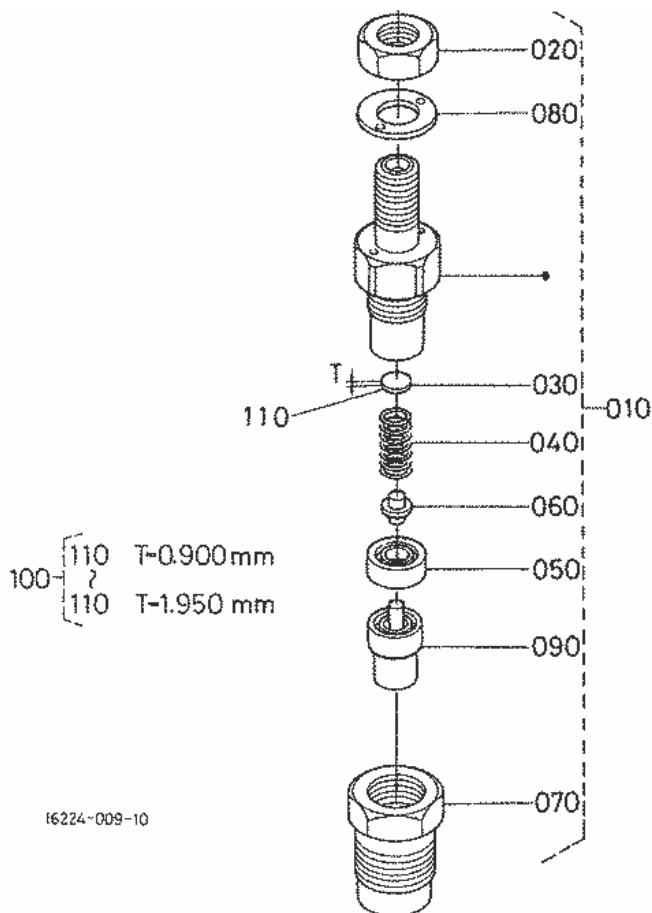

Kubota F2400 ENGINE G00901 NOZZLE HOLDER [COMPONENT PARTS]

Part Number	Position	Description	Notes	Stock	Picture?	Cart
16261-53000	010	ASSY HOLDER NOZZLE		0		Add To Cart
15841-92030	020	NUT		0		Add To Cart
15841-53230	030	WASHER, ADJUSTING		0		Add To Cart
15841-53170	040	SPRING, NOZZLE		0		Add To Cart
15841-53350	050	PIECE, DISTANCE		0		Add To Cart
15841-53160	060	PUSH ROD		0		Add To Cart
15841-53280	070	NUT NOZZLE		0		Add To Cart
15841-94040	080	WASHER		7	Yes	Add To Cart
16261-53610	090	PIECE NOZZLE		0		Add To Cart
15841-98100	100	ASSY WASHER, ADJUSTING	OPTION	0		Add To Cart
15841-53230	110	WASHER, ADJUSTING	0.900MM	0		Add To Cart
15841-98510	110	WASHER, ADJUSTING	0.925MM	0		Add To Cart
15841-98520	110	WASHER, ADJUSTING	0.950MM	0		Add To Cart
15841-98530	110	WASHER, ADJUSTING	0.975MM	0		Add To Cart
15841-98540	110	WASHER, ADJUSTING	1.000MM	0		Add To Cart
15841-98550	110	WASHER, ADJUSTING	1.025MM	0		Add To Cart
15841-98560	110	WASHER, ADJUSTING	1.050MM	0		Add To Cart
15841-98570	110	WASHER, ADJUSTING	1.075MM	0		Add To Cart
15841-98580	110	WASHER, ADJUSTING	1.100MM	0		Add To Cart
15841-98590	110	WASHER, ADJUSTING	1.125MM	0		Add To Cart
15841-98600	110	WASHER, ADJUSTING	1.150MM	0		Add To Cart