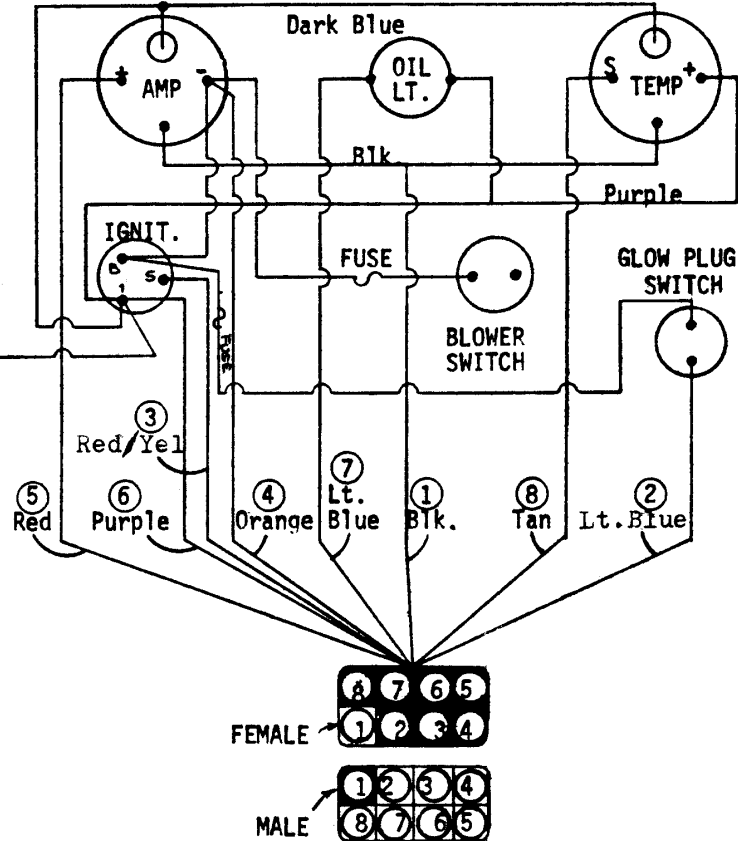

WIRING DIAGRAM

WIRE NO.	COLOR	WIRE SIZE
1	Black	#10
2	Grey	10
3	Yellow-Red	6
4	Orange	10
5	Orange	10
6	Purple	16
7	Lt. Blue	16
8	Tan	16
9	Open	16
10	Grey	16
11	Orange-Red	14

(Used on instrument panel Spec. dwg. #29859-A)

Universal Diesel

ENGINE CONNECTIONS

PANEL CONNECTIONS

12/15/76

298573-A