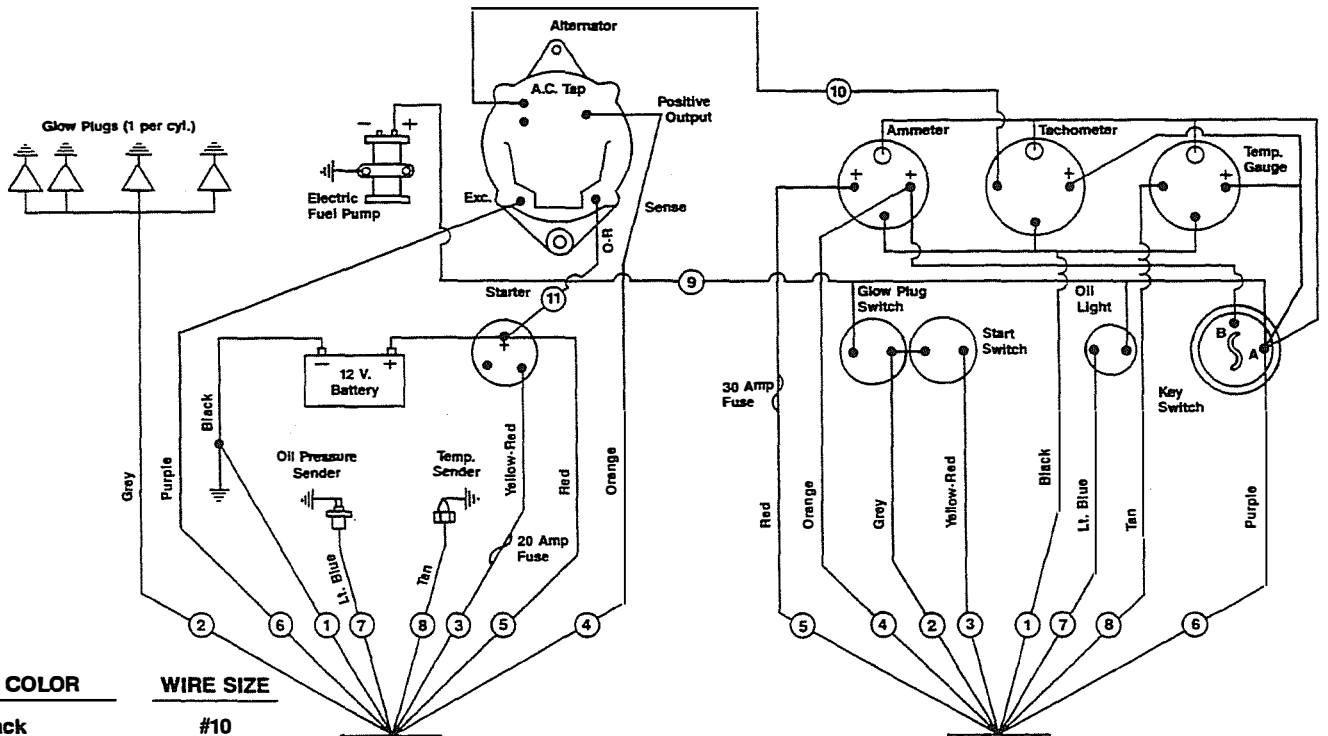

WIRING DIAGRAM

WIRE NO.	COLOR	WIRE SIZE
1	Black	#10
2	Grey	10
3	Yellow-Red	6
4	Orange	10
5	Orange	10
6	Purple	16
7	Lt. Blue	16
8	Tan	16
9	Open	16
10	Grey	16
11	Orange-Red	14

(Used on instrument panel Spec. dwg. #29859-A)

Universal Diesel

ENGINE CONNECTIONS

PANEL CONNECTIONS

12/15/76

298573-A